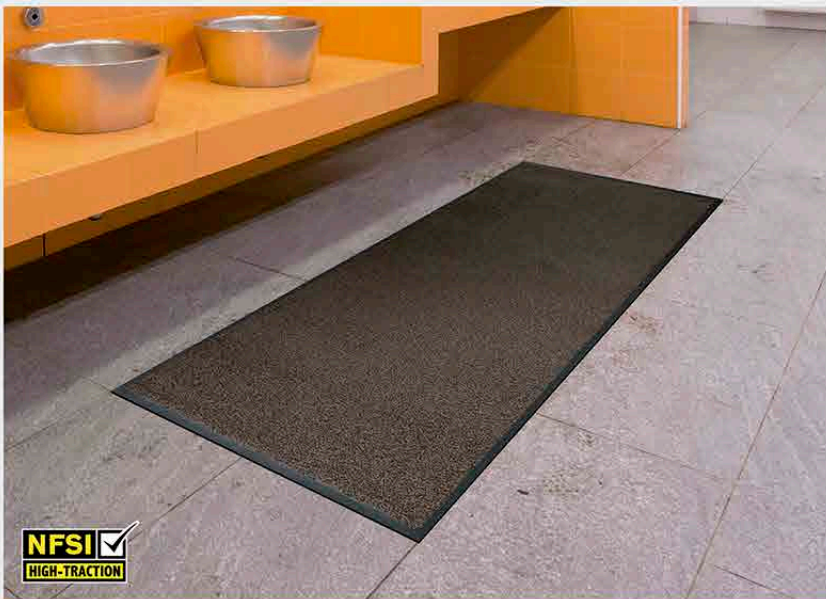

Corporación

RUBERT Plast[®]
de Centroamérica

Publicidad
en Tapetes
Rizo y Alfombra

Especificaciones técnicas

Entrance

THE MAT MANUFACTURER

Facts:

Effectively captures dirt and moisture in busy entrances

Professional dust control mat. Excellent functionality, the best way to stop dirt and moisture being tracked into your building.

- Two colour fibre mat, best for hiding dirty foot prints
- Extremely durable nylon surface in multi colour shades
- Kleeated non-slip backing made from durable nitrile rubber
- Light-resistant and suitable for underfloor heating
- Anti-static
- Overall height: approx. 11 - 12 mm
- 2 year warranty

Standard sizes:

60 x 85 cm, 85 x 120 cm, 85 x 150 cm, 85 x 300 cm, 115 x 175 cm and 115 x 240 cm

Sizes upon request:

Widths: 85 cm, 115 cm and 150 cm
Lengths: all lengths up to 400 cm

Bespoke lengths available up to a maximum of 700 cm

Facts & Sizes

Mink

Steel

Grey

Brown

Granite

Surface detail

Backing detail